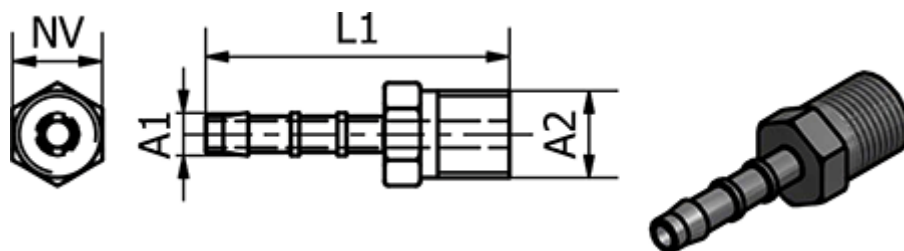

Article number: 58631121

Description: Tube Connector 31.121, Ø4 - R 1/8"

Measures

Ext. hose diameter A1 = 4

L1 = 27

NV = 10

Thread A2 = R 1/8"